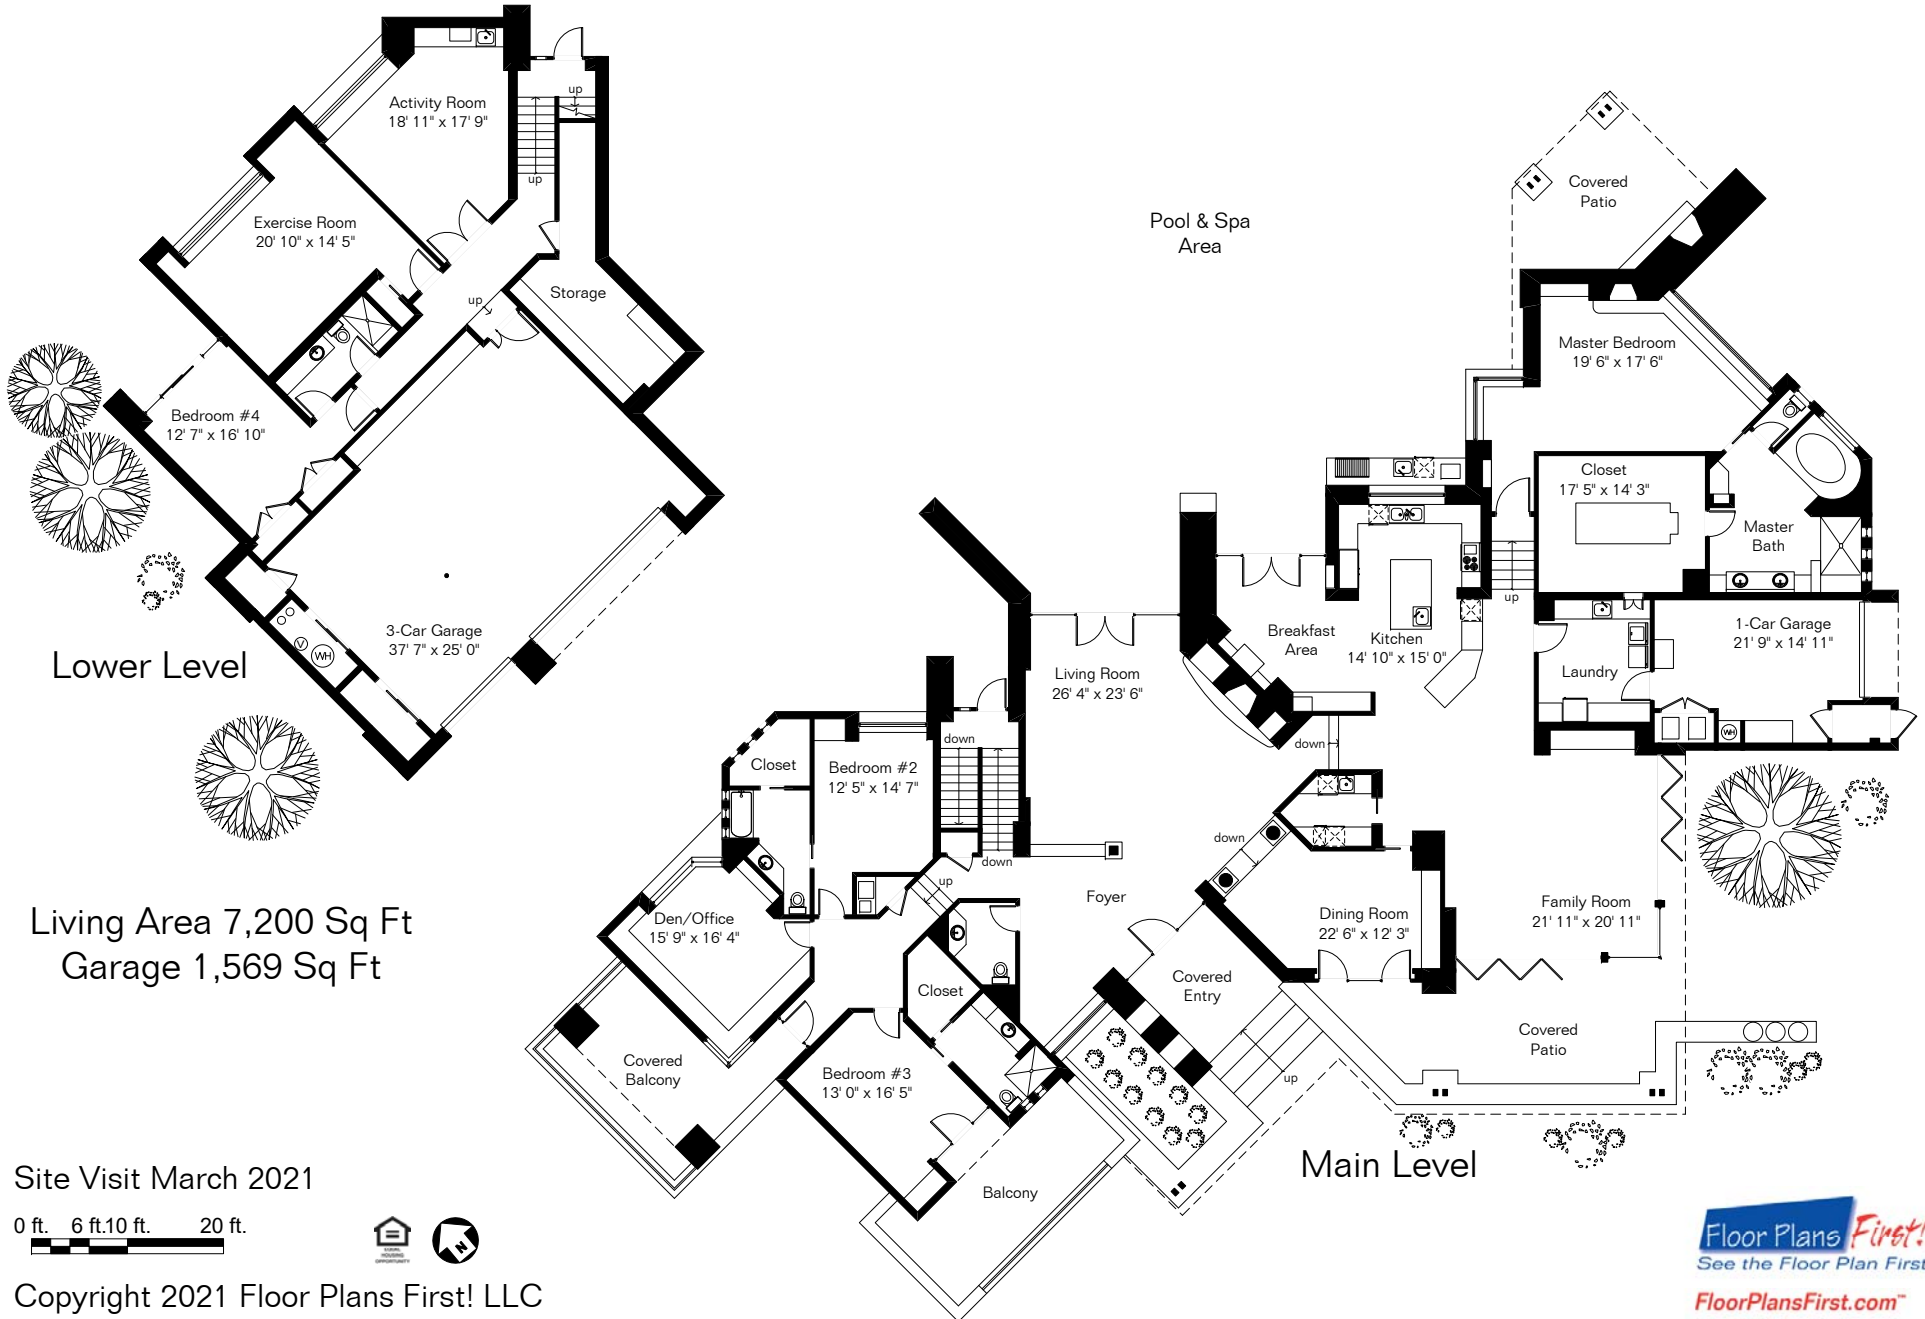

The square footages and room size information are deemed to be reliable but are not guaranteed and should be independently verified. This drawing is for marketing purposes only.

7598 N Secret Canyon Dr

Lower Level

Living Area 7,200 Sq Ft
Garage 1,569 Sq Ft

Site Visit March 2021

0 ft. 6 ft. 10 ft. 20 ft.

Copyright 2021 Floor Plans First! LLC
All Rights Reserved.